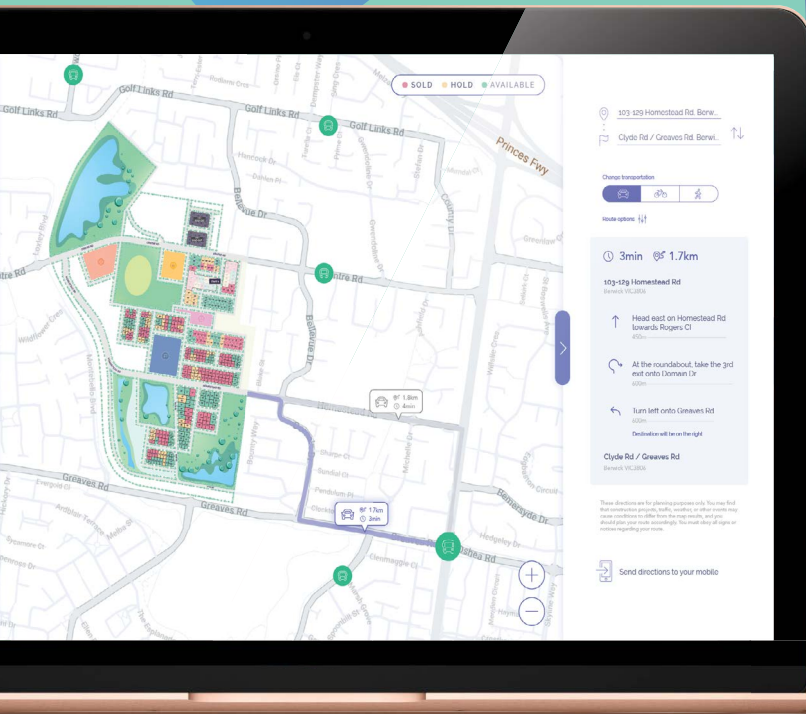

# Masterplans

UNLIMITED

Masterplans Unlimited offers a stunning and engaging interactive experience displaying every lot and home and land package for all your communities on one map, seamlessly integrated with your website.

## Live property data from Runway

There's no manual uploading to a third party mapping tool. When a property is sold, the masterplan updates in real time.

## Multi-community support on one map

Show all your properties across multiple communities on one single Google integrated map.

## Travel time filtering over multiple communities

Enter your work or childrens' school address with a preferred travel time and Masterplans Unlimited will filter the properties that are within your drive time limit.